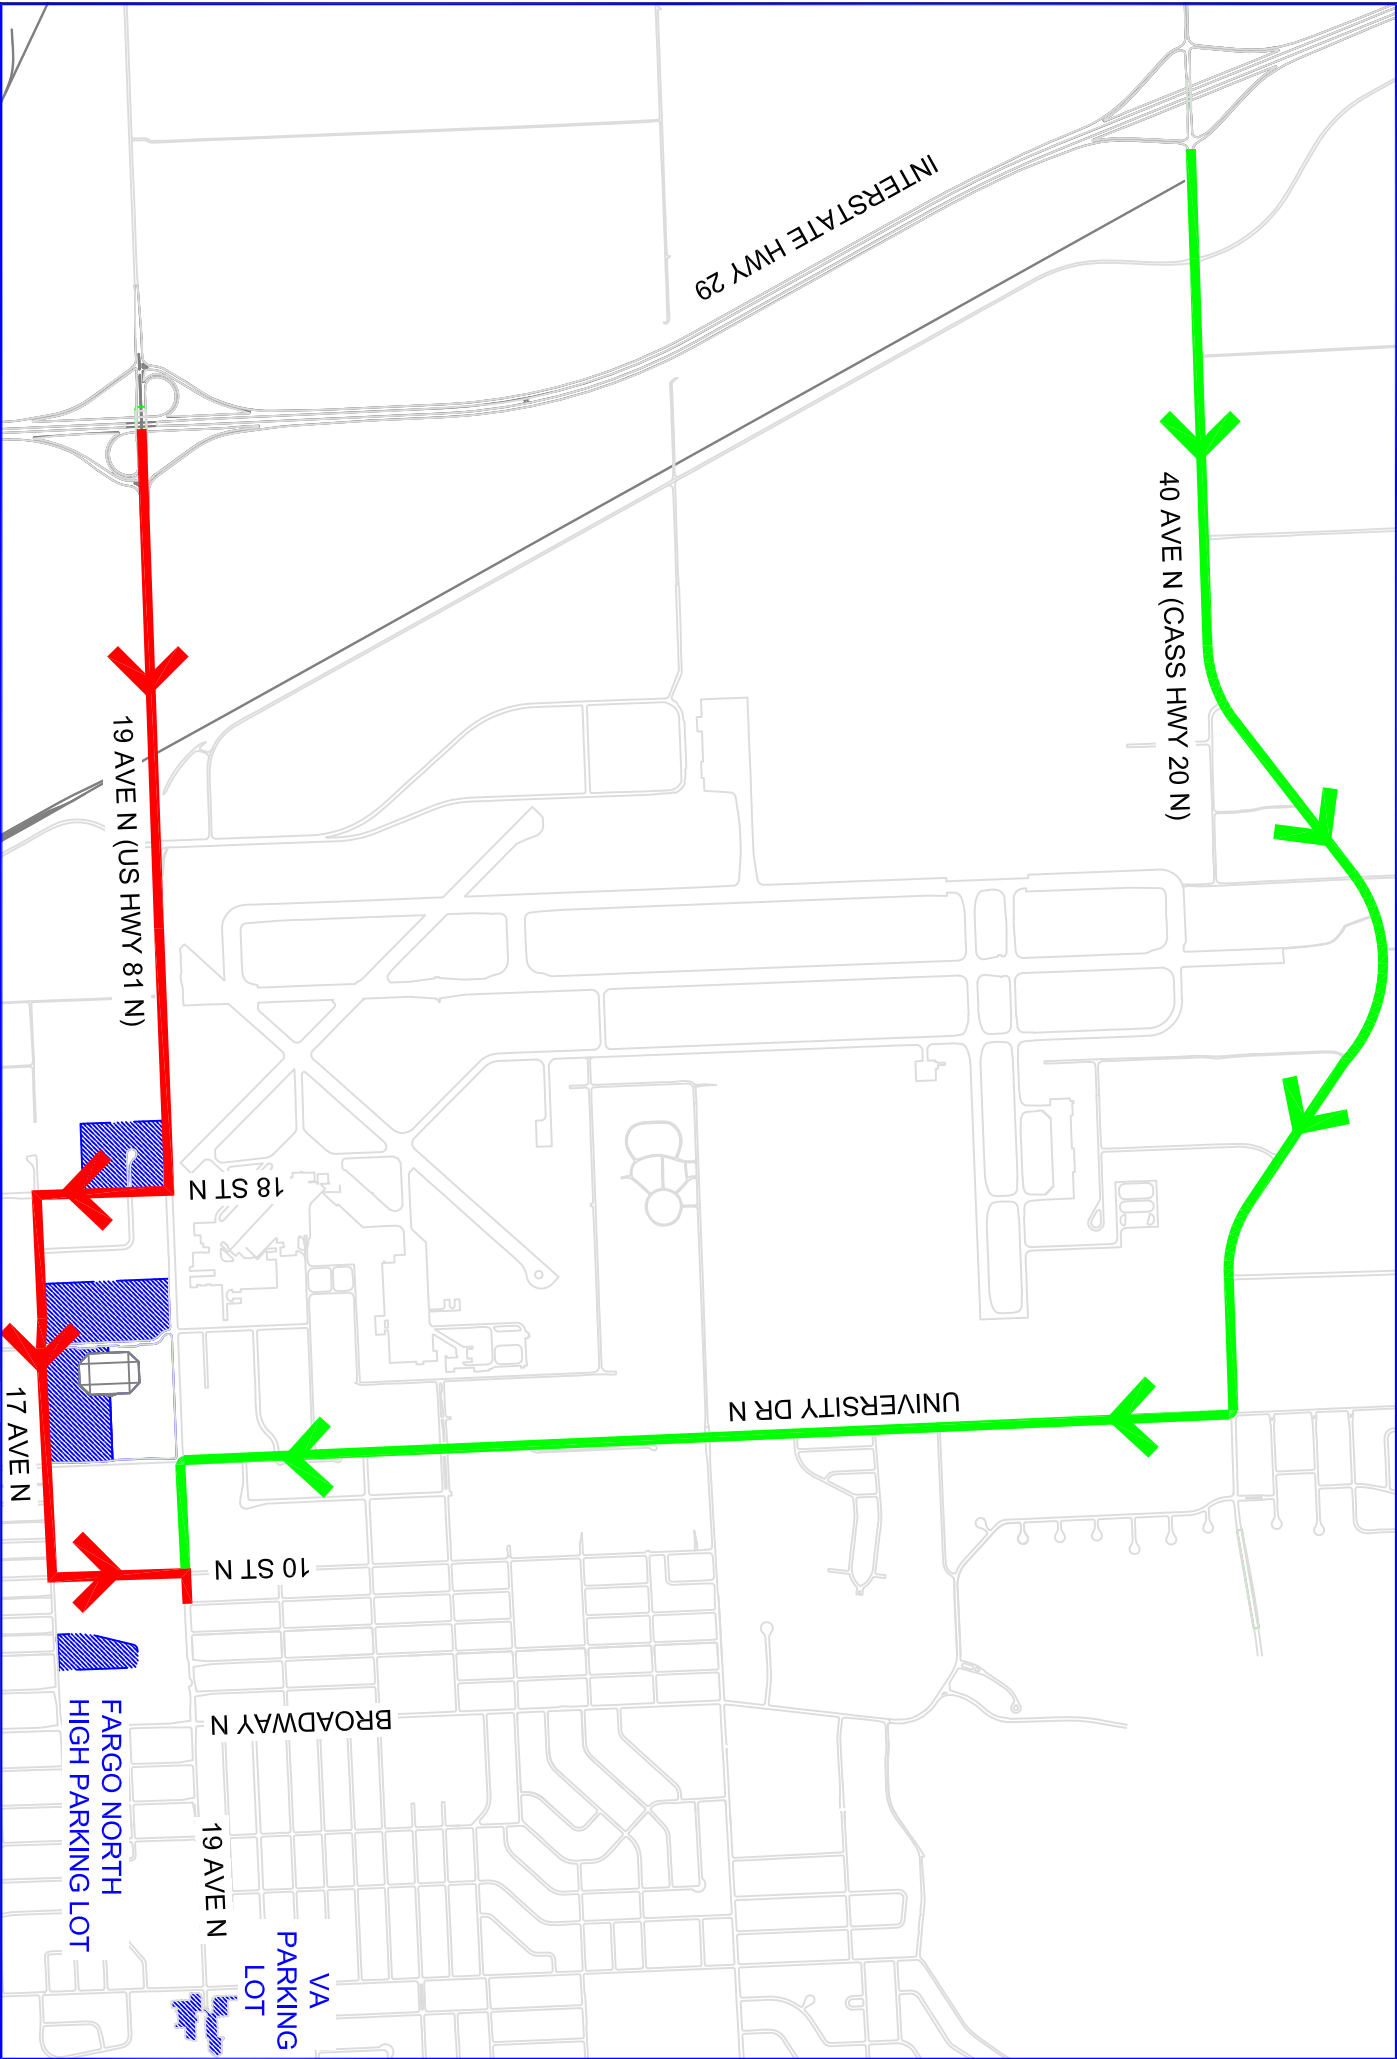

2009 FARGO AIR SHO ROUTES

8:00 TO 10:45 AM

COUNTY 20 ROUTE TO AIRSHO
19 AVE N ROUTE TO AIR SHO
AVAILABLE PARKING AREAS

2009 FARGO AIR SHO ROUTES

10:45 AM TO 4:00 PM

COUNTY 20 ROUTE TO AIRSHO
ALTERNATE ROUTE TO AIRSHO
AVAILABLE PARKING AREAS